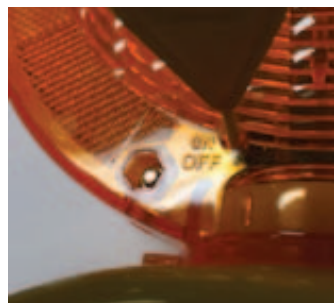

LED Barricade Light (SKU# BL-LED)

Our LED barricade light is designed to attach to our type I, type II, and type III barricades, channelizer drums, a-frame barricades, and vertical panels. The barricade light attaches to the barricade with a bolt. The light contains a photocell to conserve battery life by operating only at night. The barricade light can toggle between flash and steady burn mode.

Package Contents: Requires (4) D-Cell batteries (*not included*)

Technical Specifications:

- Meets ITE 4S-2 Purchase Specification for Flashing and Steady Burn Warning Lights - Type A & Type C.
- Photocell switches light off during daylight when light levels are above 215 lux.
- Battery Type: D-Cell (4 required)
- Nominal Voltage: 3 volts
- Flash Rate: 55 to 75 flashes per minute
- Nominal Current (Flashing): 21 mA
- Nominal Current (Steady): 26 mA
- Lens Color: Amber

(1) Light (1) Bolt (1) Key Drive Socket
(1 per case of 10 lights)

Instructions for Use:

Insert batteries by removing battery holder from the bottom of the light. Ensure that the polarity of the batteries is correct. A black + indicates the positive terminal for the battery. Reinsert the battery holder into the bottom of the light.

The key can be inserted into the "ON-OFF" switch to toggle the light between on and off. The key can also toggle the "MODE" switch to change the light from flash to steady.

Visit www.RiceSigns.com for product videos, additional information, and to order.